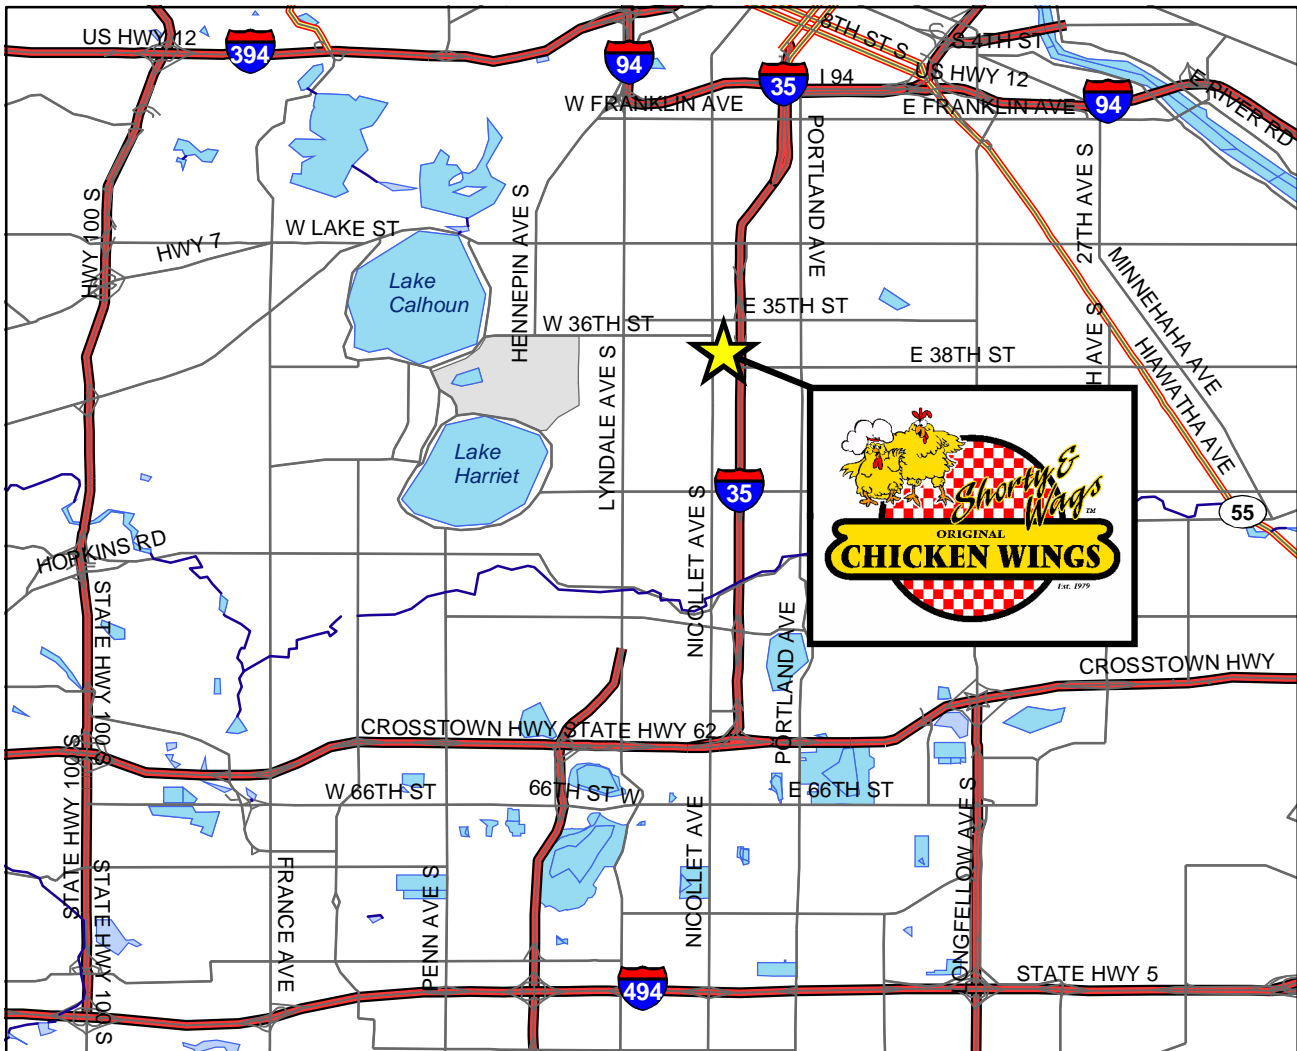

Shorty & Wags Original Chicken Wings

Directions from Downtown or Northern Metro Area:

From Highway 35W South, Take Exit 14 - 35th/36th St.
Proceed south on Stevens Av. for 3 blocks.
Make a right turn on W 38th St.
Proceed 2 blocks to Nicollet Av.

Directions from Southern Metro Area:

From Highway 35W North, Take Exit 14 - 35th/36th St.
Proceed north on 2nd Av. for 1 block.
Make a left turn on W 35th St.
Proceed 1 block to Stevens Av. and make a Left turn.
Proceed south on Stevens Av. for 3 blocks.
Make a right turn on W 38th St.
Proceed 2 blocks to Nicollet Av.

Shorty & Wags is located on the NE corner of the intersection.
Street parking is available on 38th St. and Nicollet Av.